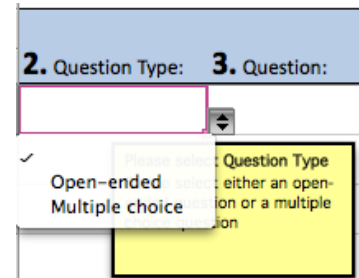

Socrative Quick Quiz Template

Socrative has created an Excel Quick Quiz Template to assist with creating Socrative quiz questions.

Here is how the template works:

1. Download the **Socrative Quiz Template** from the Tech Department [website](#).
2. Open the template, which is an Excel spreadsheet.

A	B	C	D	E	F	G	H	I	J	
Instructions: Please fill in the below quiz according to the 5 steps below. You may then import the quiz into your Socrative account by selecting "Quick Quiz" -> "Import Quiz" -> and selecting the relevant quiz to import.										
1. Quiz Name:		Enter the name of the quiz here								
2. Question Type:		3. Question:			4. If you selected multiple choice question enter answers below each column:			5. Optional (Choose correct answer - you can leave correct answers as needed)		
		Answer A:	Answer B:	Answer C:	Answer D:	Answer E:				

3. Enter a **Quiz Name** and enter the quiz information in the cells provided.

4. For **Question Type**, use the drop-down menu to select either Open-ended or Multiple Choice.

5. Enter the question and answer choices. Please note that for **Open-ended** questions, you will not be allowed to enter an answer.

2. Question Type:	3. Question:	4. If you selected multiple choice question enter answers below each column:					5. Optional (Choose correct answer correct answers as needed)		
		Answer A:	Answer B:	Answer C:	Answer D:	Answer E:			
Multiple choice	What is Superman's real name?	Sam Hamra	Barack Obama	Clark Kent	Christopher Reeve			C	
Multiple choice	Which month has less than 30 days?	February	March	April	May			A	
Multiple choice	How many states border Missouri?	5	6	7	8			D	
Open-ended	What is your favorite book?